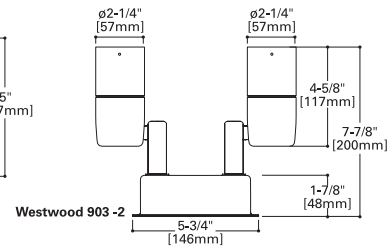

Westwood 903-2

SAMPLE NUMBER: 903-50MR16-120/12-BK

MODEL	SOURCE	VOLTS	FINISH	OPTIONS
903 1 fixture head	<i>Halogen</i> 50MR16 50W / MR16 / GU5.3	120/12	<i>Painted</i>	
903-2 2 fixture heads	12V integral transformer included <i>Lamp not included</i>		BK Black BZ Bronze CS City silver VE Verde WT White	
			<i>Metal</i> NBR Brass NCP Copper